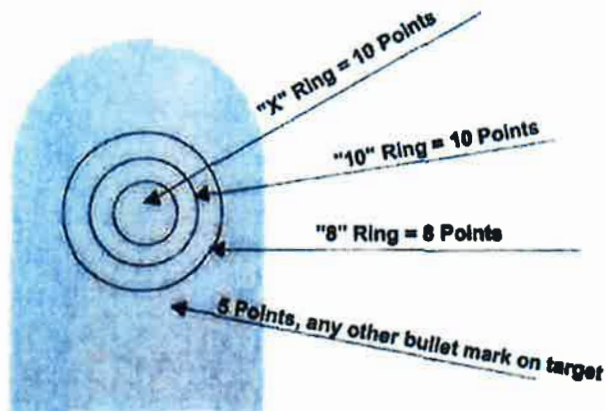

Competitor faces NRA "D1" paper targets at distances of 15, 25, 50, and 75 Feet OR 5, 7(21 ft), 15 and 25 yards with firing timed as follows:

****500 CLUB qualifying course of fire****

D-1 5 rounds 25 feet OR 7(21ft) yards 15 seconds

D-1 5 rounds 50 feet OR 15 yards 15 seconds

D-1 10 rounds 15 feet OR 5 yards 15 seconds

CHANGE TARGETS NOW

D-1 10 rounds 25 feet OR 7(21ft) yards 15 seconds

D-1 10 rounds 50 feet OR 15 yards 15 seconds

D-1 10 rounds 75 feet OR 25 yards 30 seconds

SCORING TARGET

THERE IS NO PENALTY FOR MISSES OR UNFIRED SHOTS.

COURSE OF FIRE OPTION E

POCKET GLOCKS (Does not qualify for 500 Club) **250 CLUB **

Competitor faces NRA "D1" paper targets at distances of 9, 15, 25, 30 and 50 feet OR 3, 5, 7(21ft), 10, and 15 yards, with firing timed as follows: