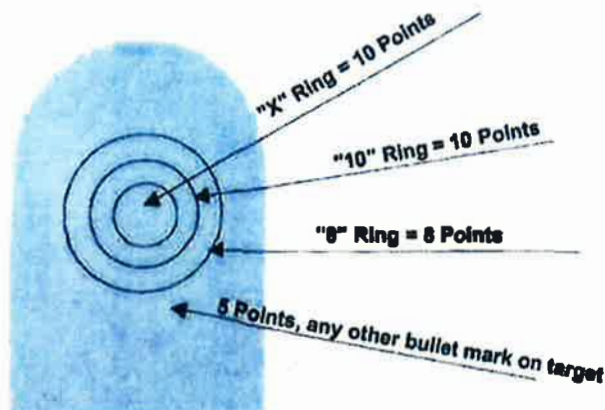

SCORING TARGET

THERE IS NO PENALTY FOR MISSES OR UNFIRED SHOTS.