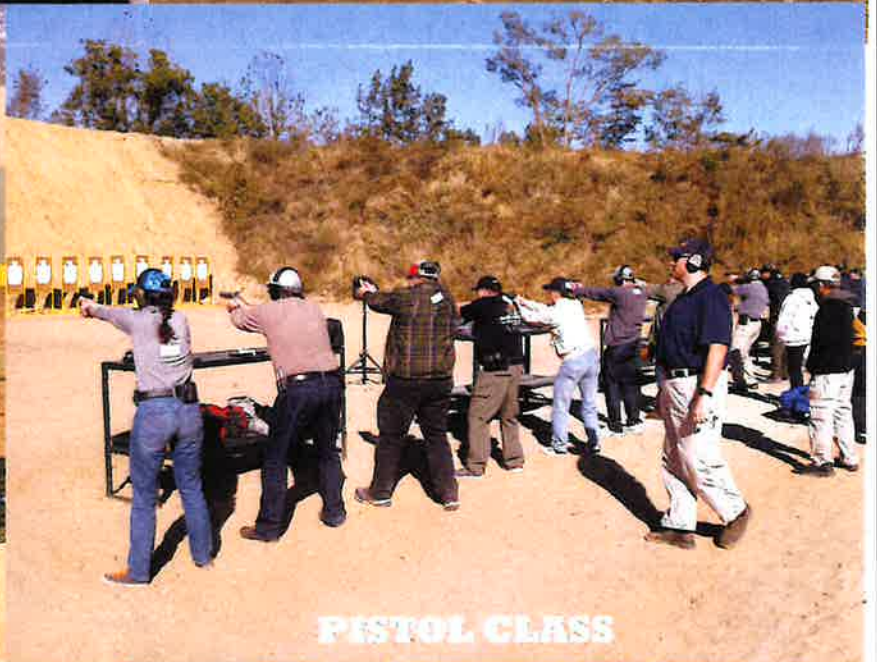

**TRAINING RANGES MARKED
IN YARDS & METERS**