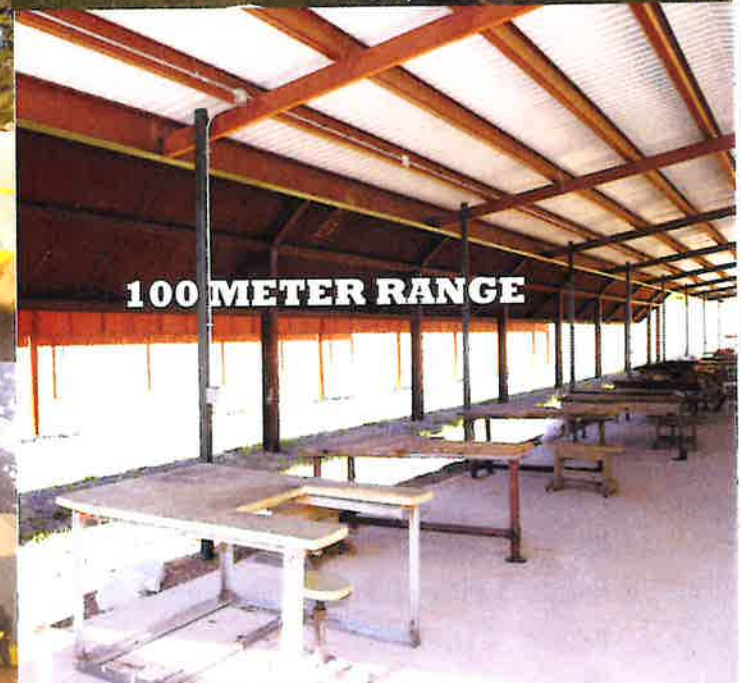

**HIGH POWER COMPETITION
200 & 300 YARD RANGE**

100 METER RANGE