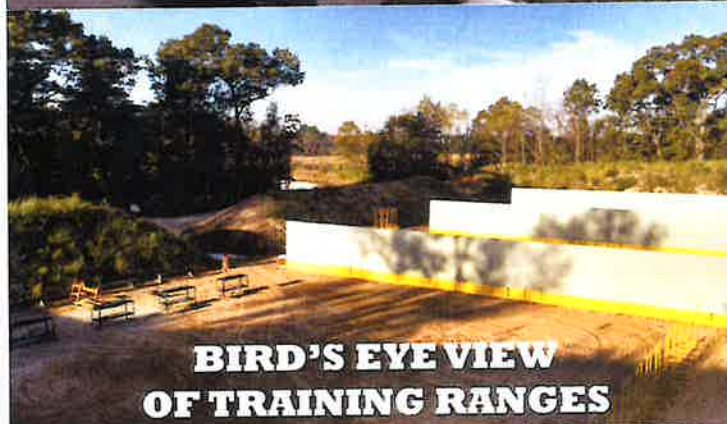

BLACK POWDER LEAGUE