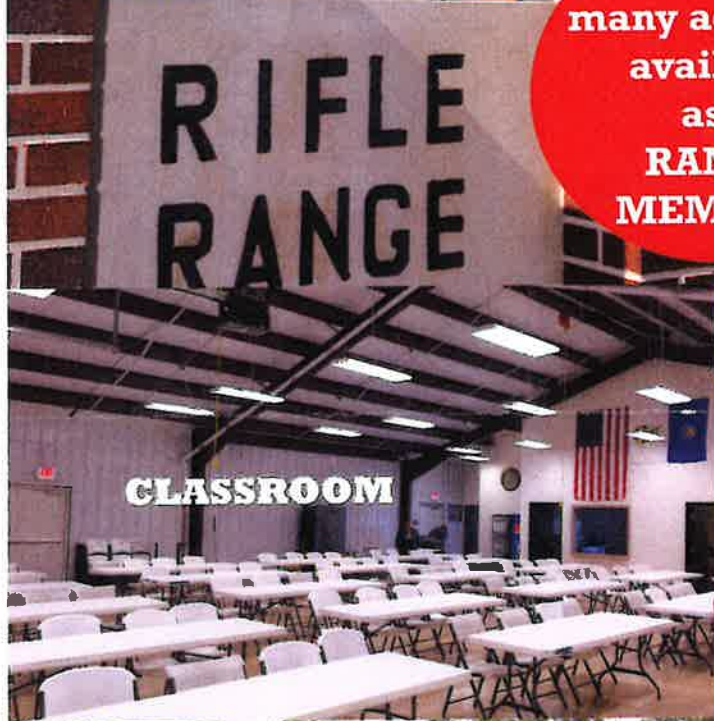

For more information:

Email: member@isra.org • Phone: ISRA Headquarters 815-635-3198 • www.isra.org