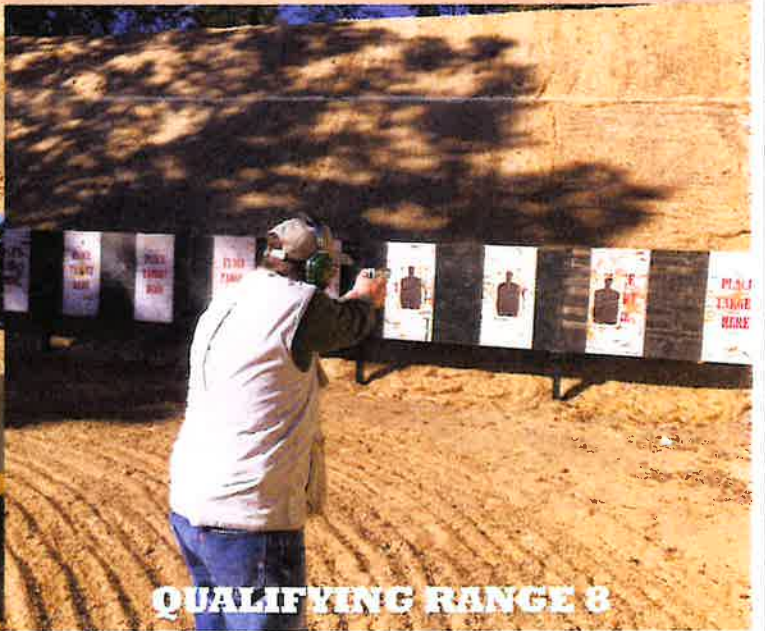

PISTOL CLASS

QUALIFYING RANGE 8

For more information:

Email: member@isra.org • Phone: ISRA Headquarters 815-635-3198 • www.isra.org